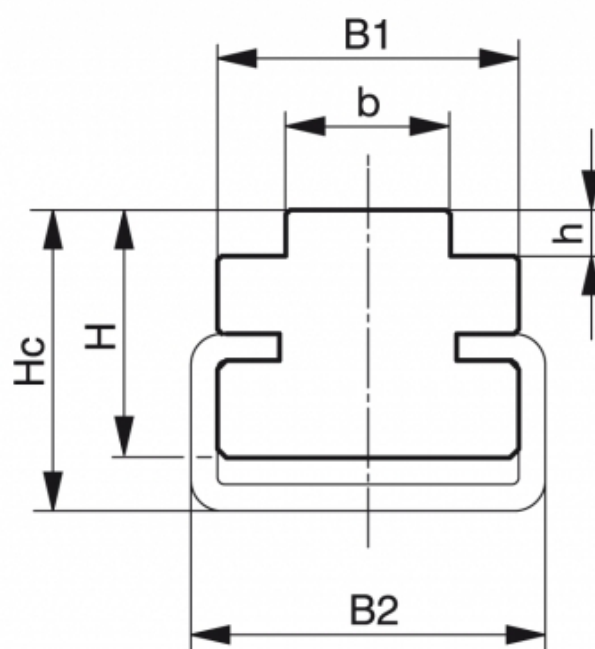

Data Sheet

Article number: 617221210004

Description: Sliding guides CT 08B-1 green
Fits C3 profile, L=2000

Measures

b	= 7.4
B1	= 20
B2	= 24
H	= 10
h	= 2,2
Hc	= 11
Profile	= C3